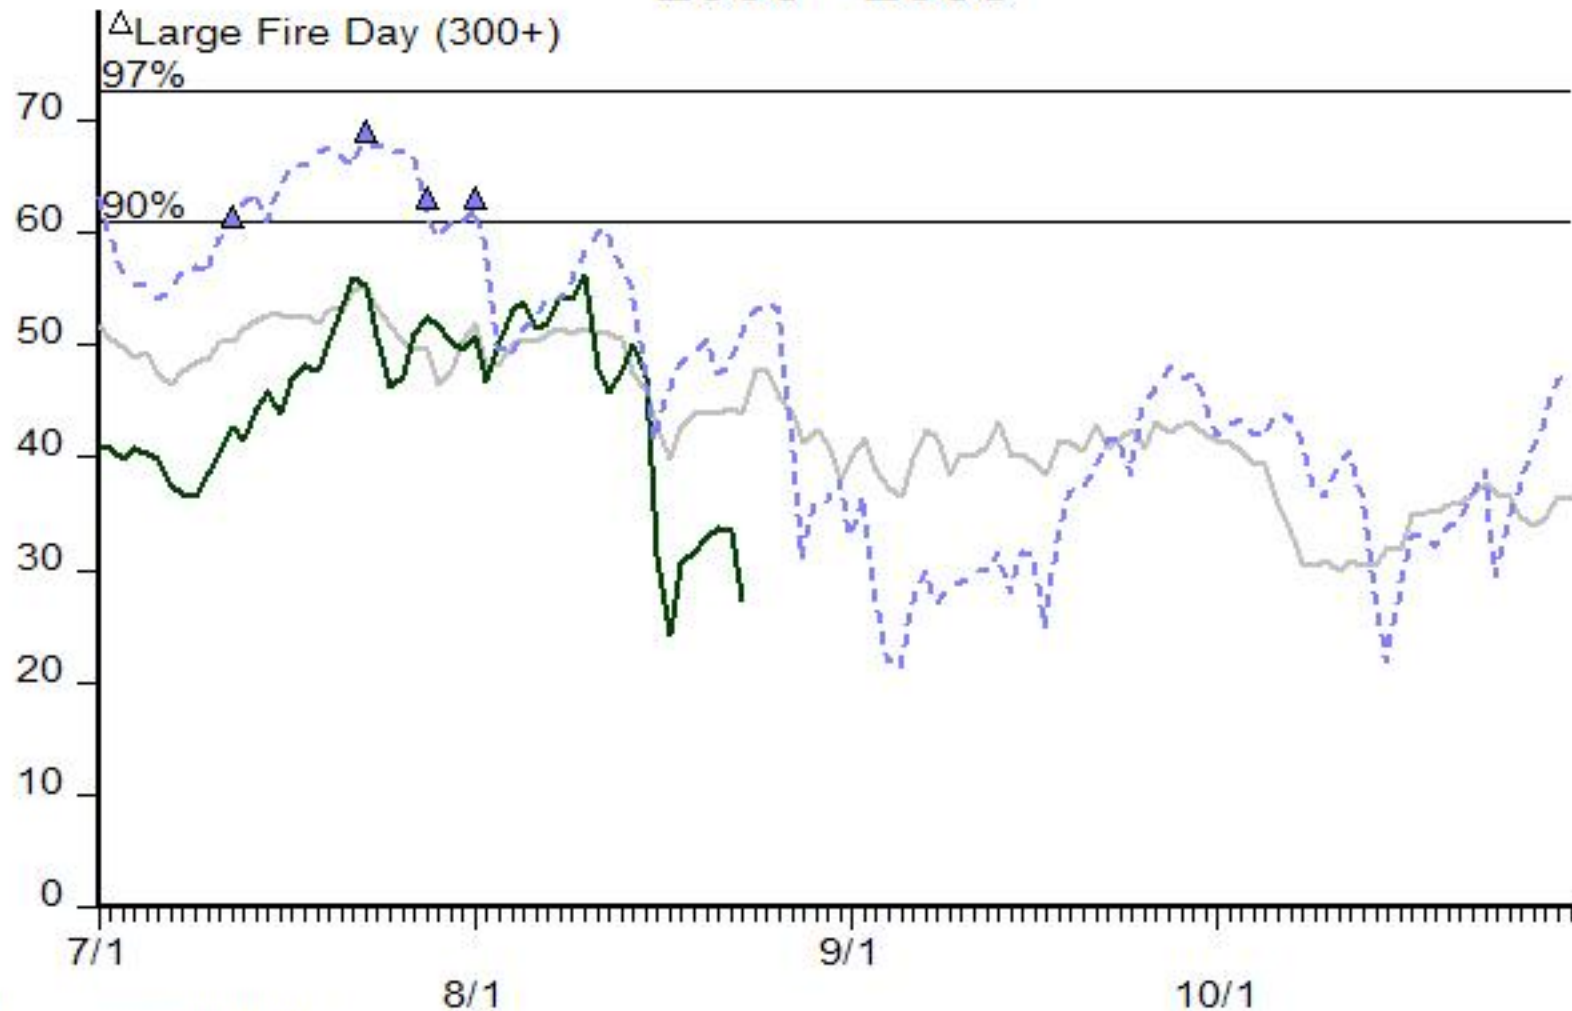

SIG - Southern Plain 2000 - 2008

Energy Release Component

— Avg
— 2008 (0)
- - - 2006 (4)

1 Day Periods

Model: 7G

906 Wx Observations

FF+3.0.5 08/25/2008-08:56